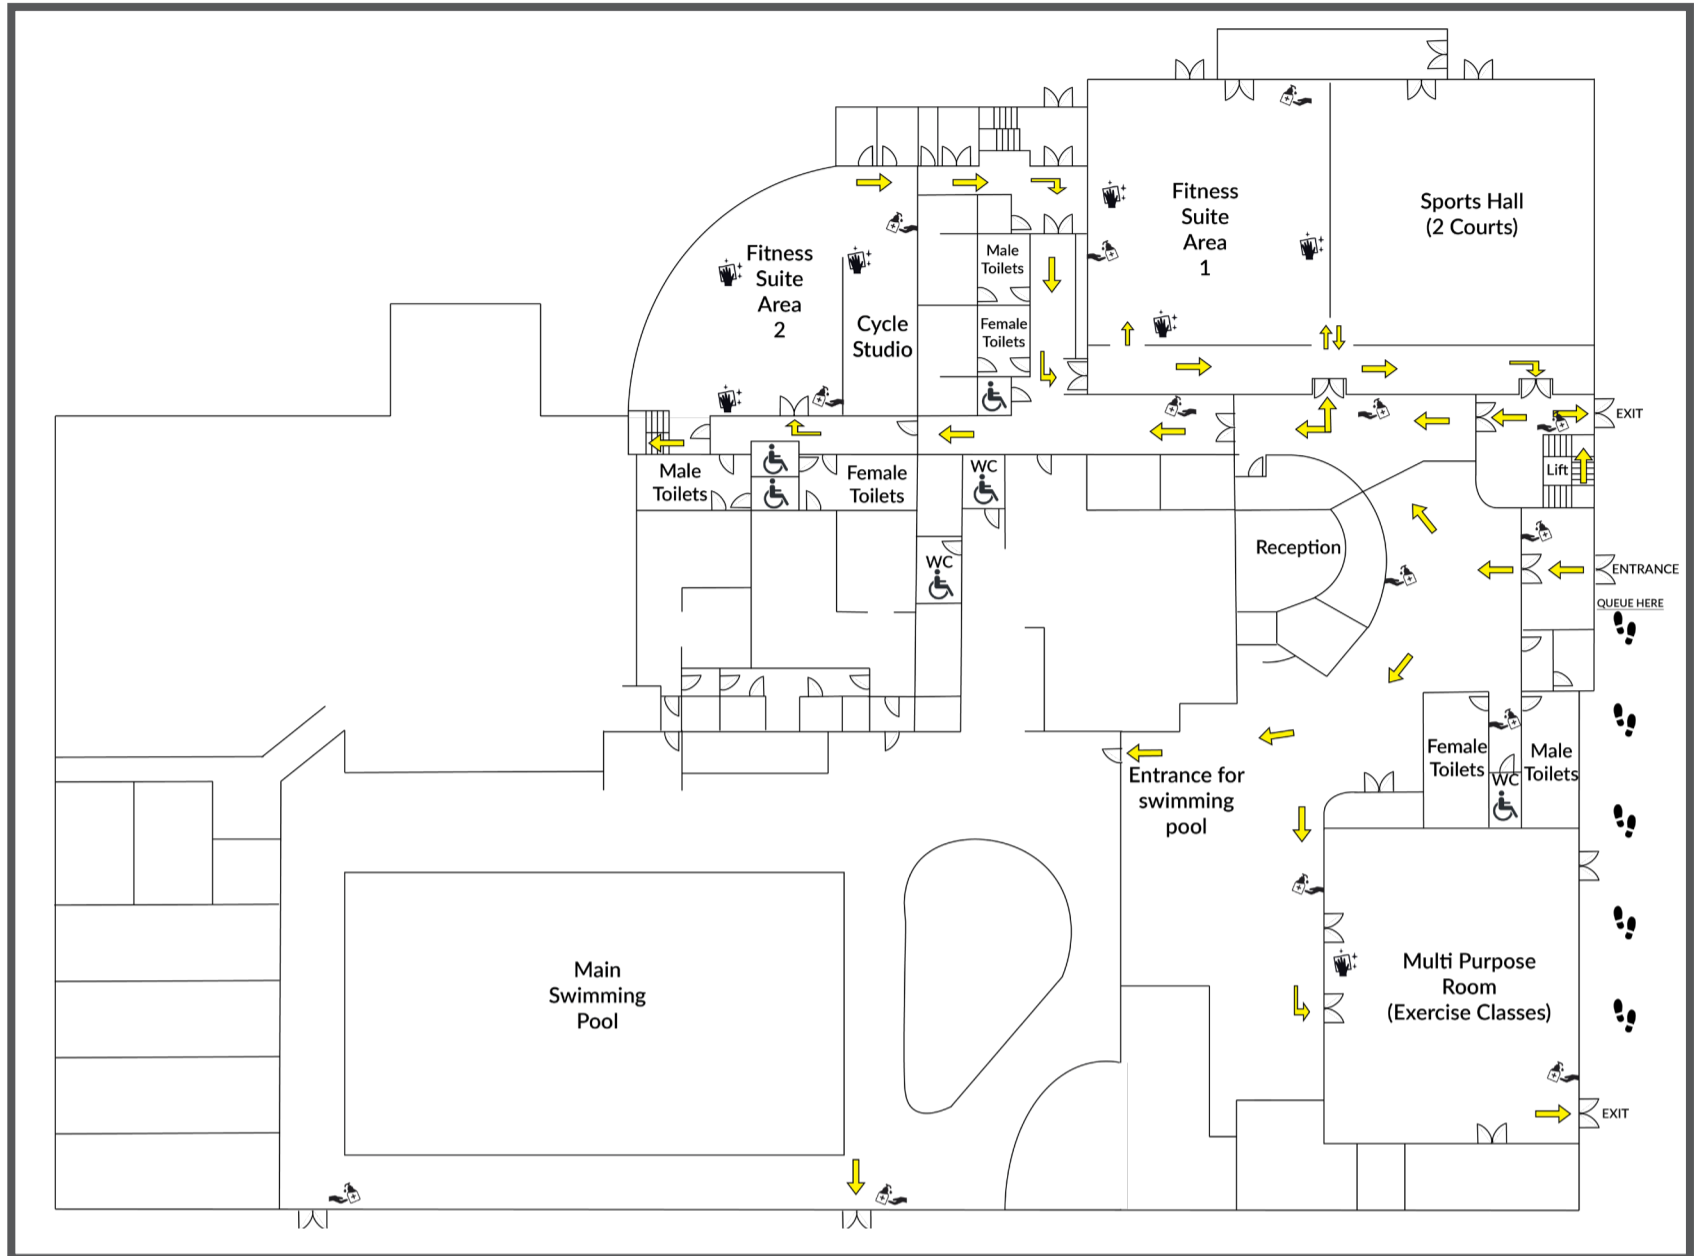

One-Way System

Ground Floor

During your visit to the venue, please abide by the one way system we have in place. You will be able to follow the directional arrows to navigate your way around the venue.

First Floor

Key:

Santising Wipes

Sanitising station

One way arrows

MAGNA VITAE

TRUST FOR LEISURE & CULTURE