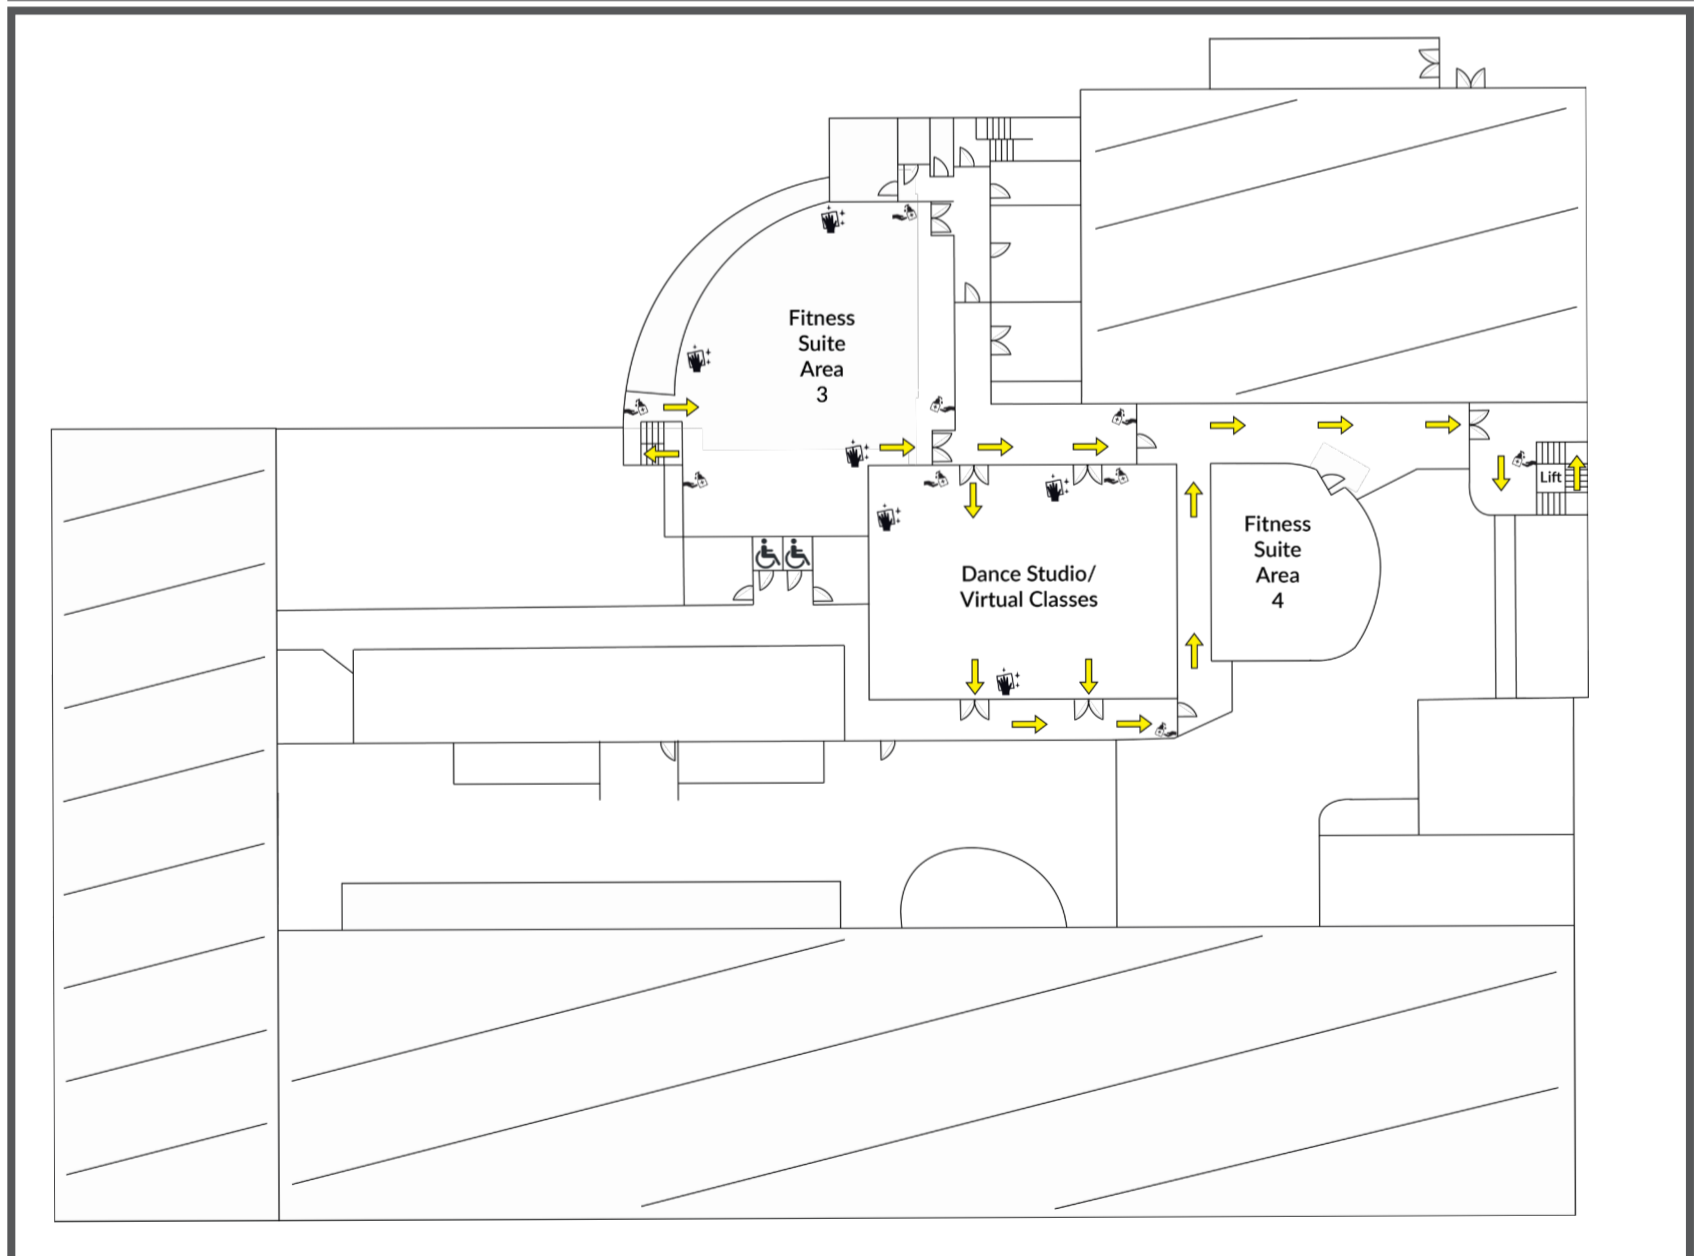

One-Way System

Ground Floor

During your visit to the venue, please abide by the one way system we have in place. You will be able to follow the directional arrows to navigate your way around the venue.

First Floor

Key:

Santising Wipes

Sanitising station

One way arrows

MAGNA VITAE

TRUST FOR LEISURE & CULTURE