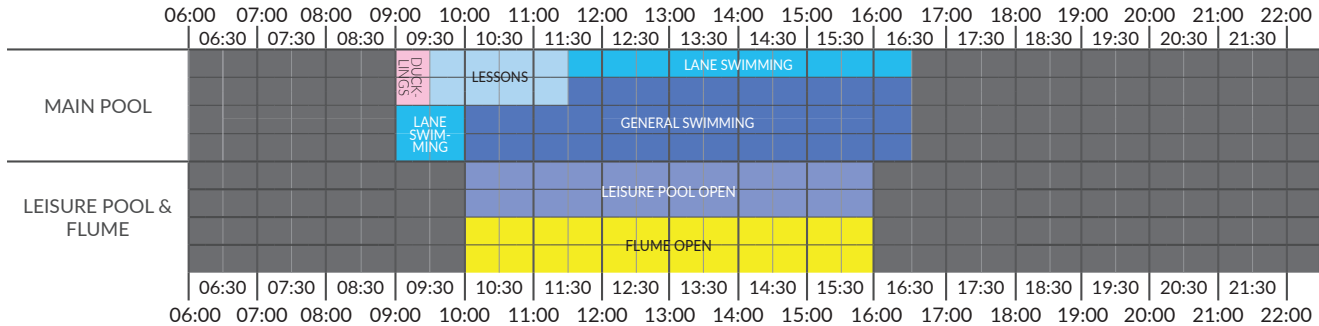

Bank Holiday Programme

Friday 19th April, Monday 22nd April, Monday 6th and 27th May

During the Bank Holidays, our Waterwise swimming lesson times have changed.

For example, if your lesson is normally 4pm, it will move to 9.30am.

Normal Swimming Lesson Time	New time during Bank Holidays
4pm	9.30am
4.30pm	10am
5pm	10.30am
5.30pm	11am

The Fitness Suite will be open 8.30am-5pm

Group Exercise Classes will be limited during Bank Holidays