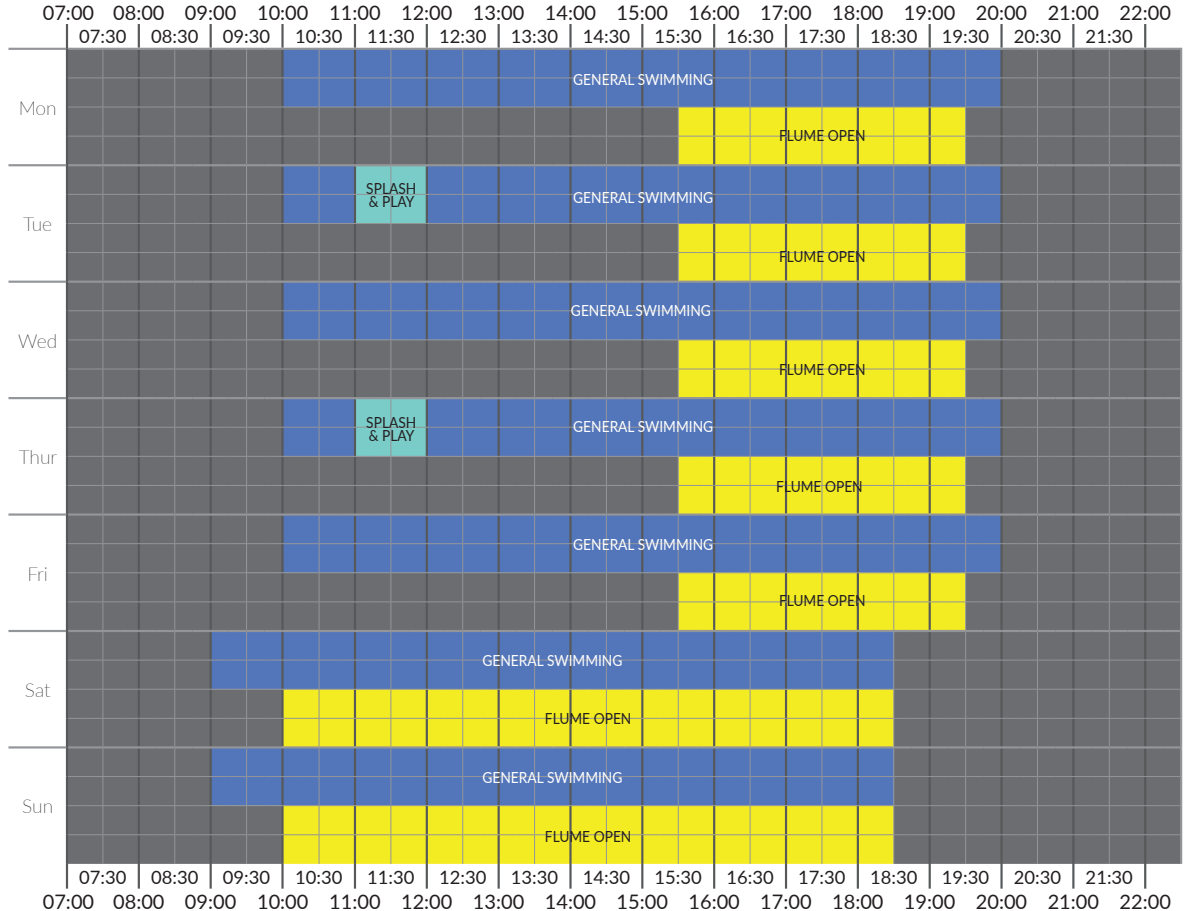

Leisure Pool Programme

Please note:

The FLUME opens daily Monday to Friday at 10am during the school holidays.

There is no Splash & Play during our holiday timetable.

Leisure Pool and Flume are open 10am-4pm on Bank Holidays (see next page).